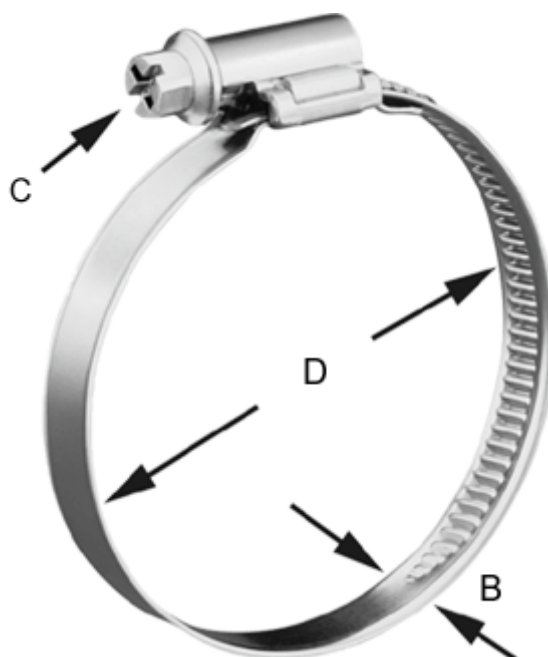

Article number: 021367704026

Description: Worm Drive Hose Clip
TORRO 20-32/12 C7 W4

Measures

C (screw type) = C7 - 7mm

Diameter D = 20-32

Width B = 12.0